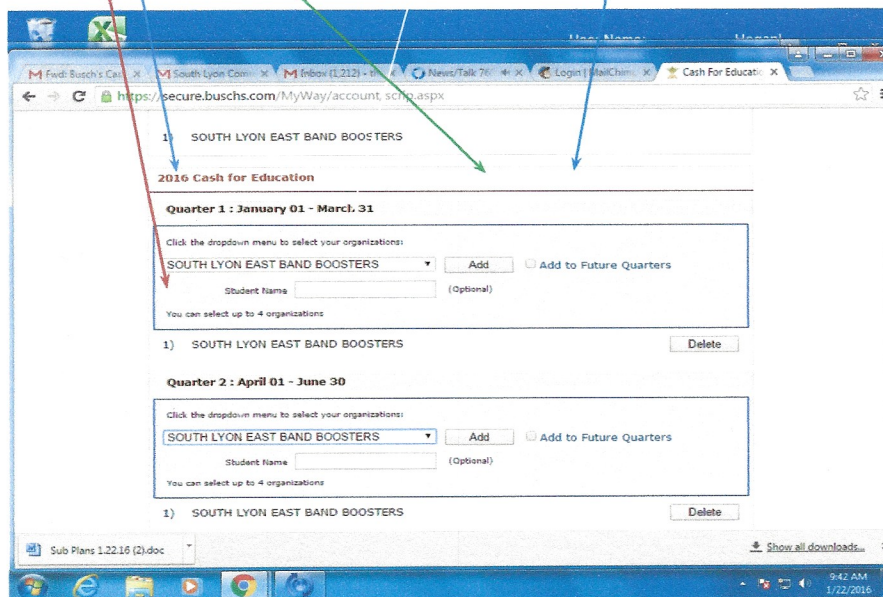

BUSCH'S CASH FOR EDUCATION

You now have the option to select an organization and the student(s) you wish to support with Busch's Cash for Education. The SLE Band Boosters will designate this fundraiser as a trip fundraiser, meaning, every time you shop at Busch's, you can earn money for your child's trip.

Here are the instructions:

You must have a MYWAY account. Set this up on www.buschs.com/MyWay

After you have set up your account, log into it and select SOUTH LYON EAST BAND BOOSTERS as your organization. You'll need to check the box "Add to Future Quarters" or go to each quarter and select the SOUTH LYON EAST BAND BOOSTERS.

Type in the student's name in the box.

Click on the Add box. Scroll down to make sure SOUTH LYON EAST BAND BOOSTERS is listed under each quarter.

YOU WILL NEED TO RE-ENROLL EACH YEAR.